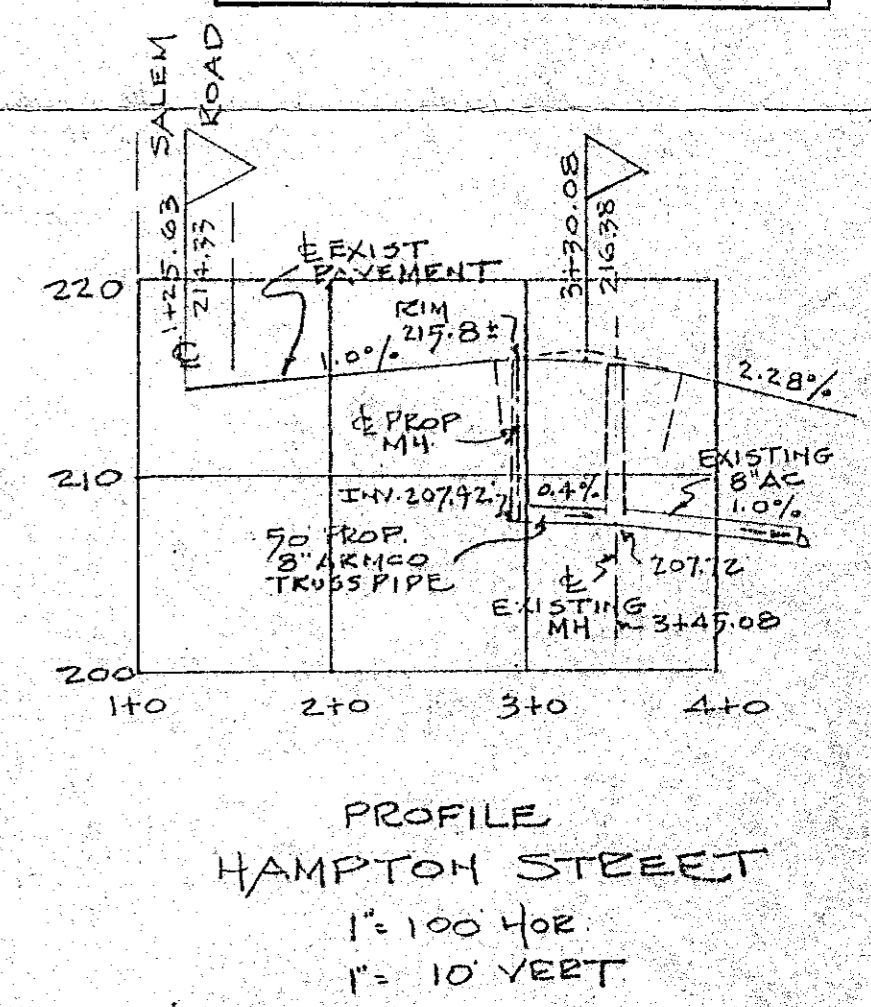

SCALE AS SHOWN

MAY 18, 1976

MAP BY
EDWARD W. BOUTELLE AND SON
CIVIL ENGINEERS
SURVEYORS
DELMAR
N. Y.

PLANNING BOARD
TOWN OF BETHLEHEM
ALBANY COUNTY, NEW YORK

This plat APPROVED subject to such
conditions as are stated in Planning
Board Certificate of Approval No.
171, dated June 1, 1976

William P. Weber
Title Chairman
Date Dec. 20, 1976

PLANNING BOARD APPROVAL

HEALTH DEPARTMENT APPROVAL

PLAN SCALE 1"=30'