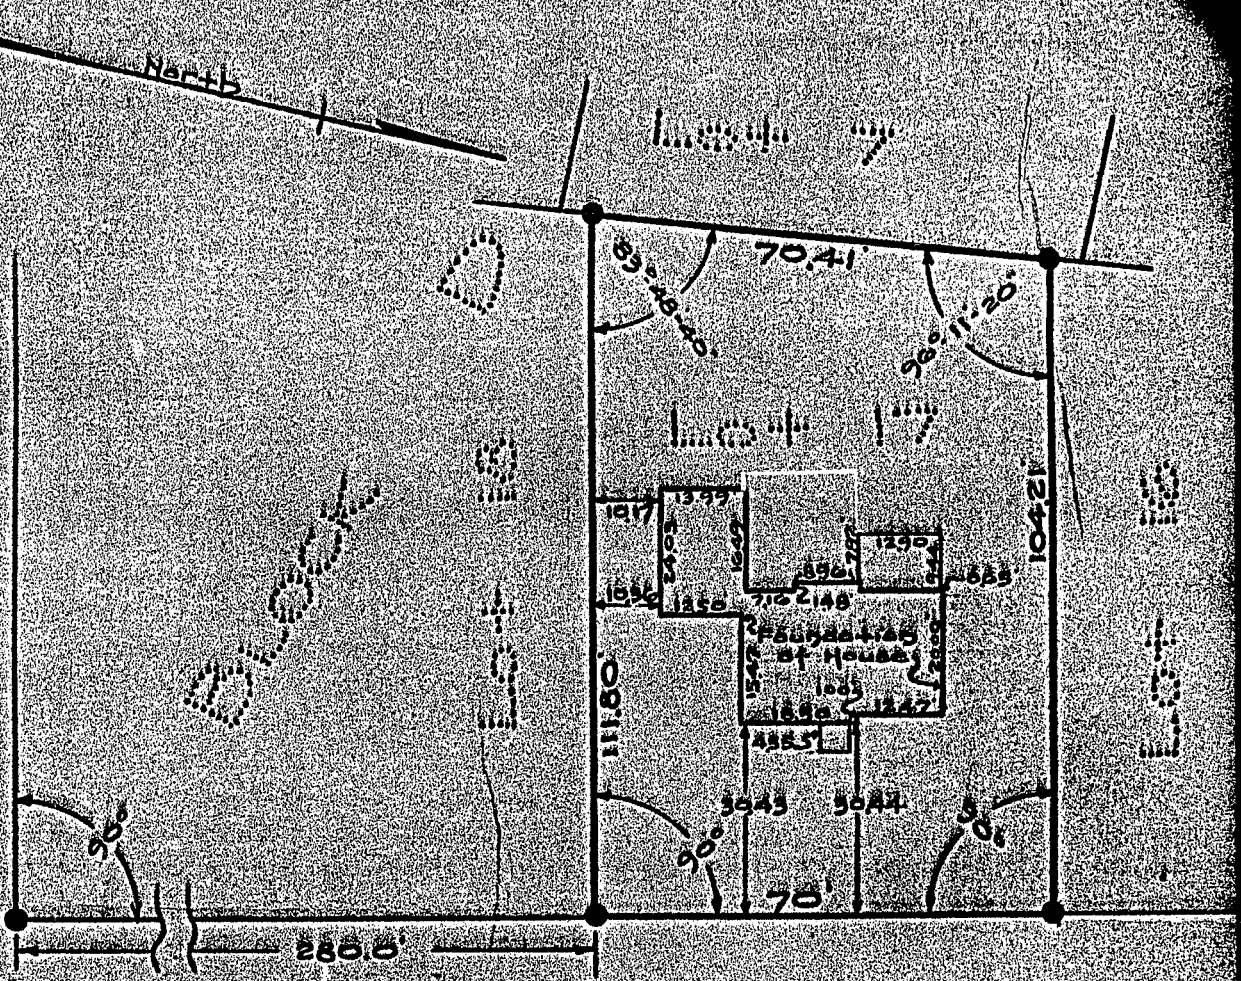

Capitol Ave.

Burhans Place

Revised 7/29/40

MAP OF PROPERTY OF
VINCENT P. MURPHY

ELSMERE
ALBANY COUNTY
SCALE 1" = 30'

TOWN OF BETHLEHEM
NEW YORK
APRIL 29, 1940

APPROVED

SURVEY AND MAP BY