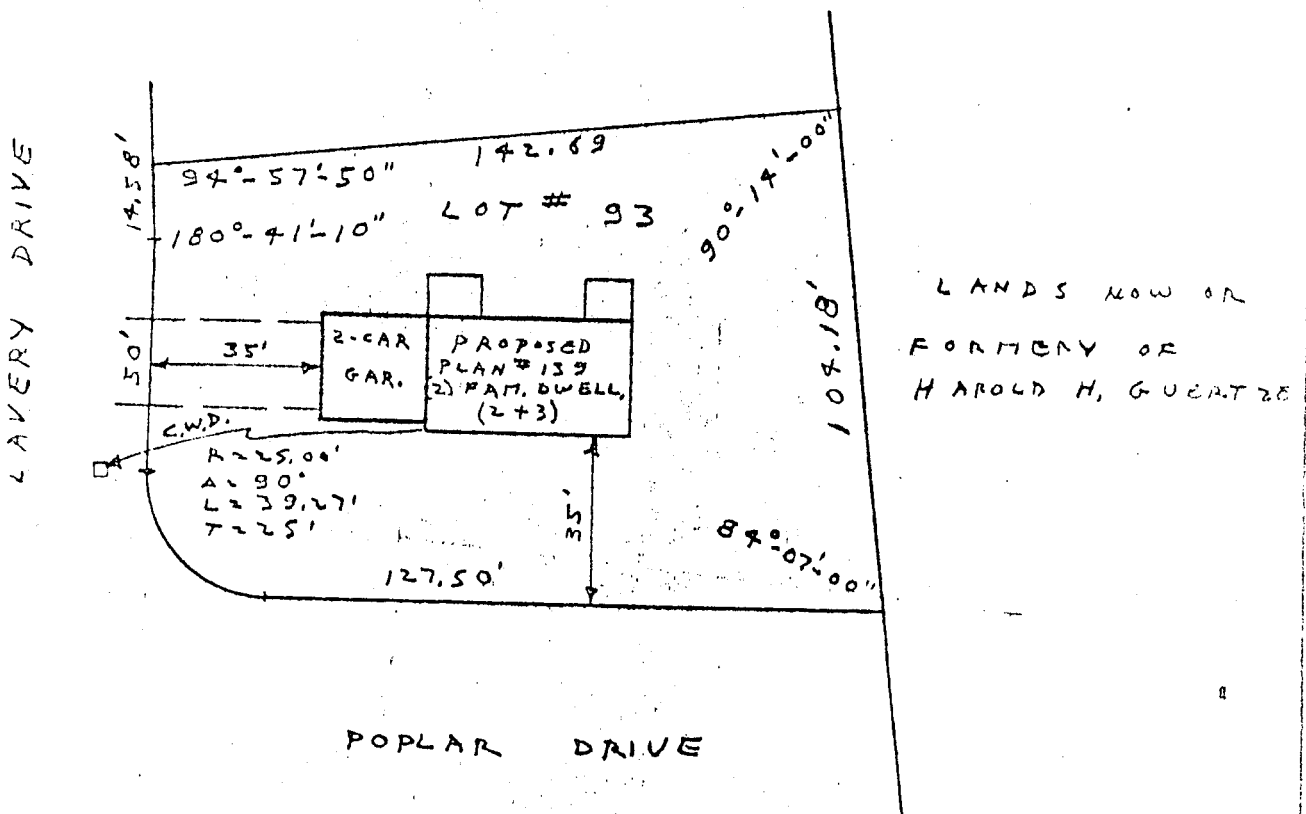

APPROVED

MAY 26 1971

*Howard E. Kleinbaum*  
BUILDING INSPECTOR  
TOWN OF BETHLEHEM

28

CITY ALBANY	MAP OF PROPERTY OF A.T. ZAUTNERSON INC, DELMAR, N.Y.	SCALE 1" = 40'
STATE NEW YORK		DATE 5/17/71
		DRAWN BY <i>SW Zautner</i>