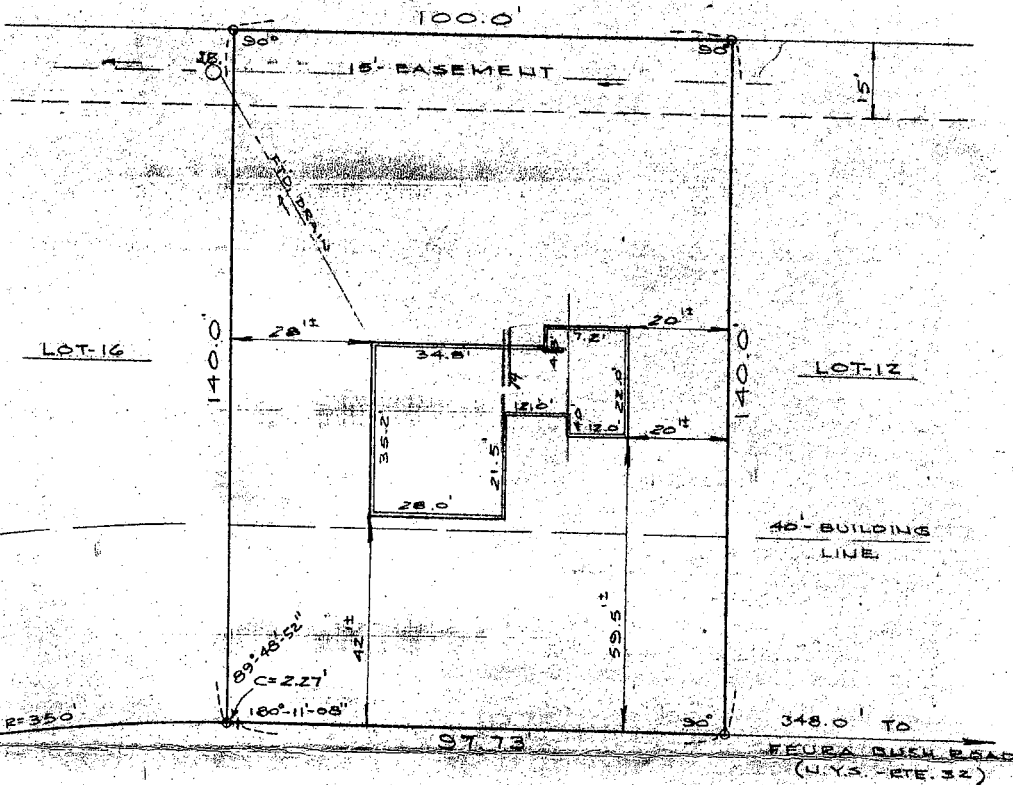

ILDEP
Office Copy B

LANDS OF JAMES W. & MARION F. MICHAELS

EAST BAYBERRY ROAD
 (80'-R.O.W.)

DATE	PREP. BLDG. LOC. / J. W. MICHAELS	R.I. JC
8/22/63		

**LOT-14 - EAST BAYBERRY RD.
 COLONIAL ACRES - SEC. 1**

TOWN OF BETHLEHEM COUNTY: ALBANY, N.Y.

SCALE: 1" = 30' DATE: AUG. 22, 1963.

C. T. MALE ASSOCIATES
 3010 TROY ROAD
 SCHENECTADY, NEW YORK

MAP BY: *Sherrill Vogel Jr.* LIC. NO.: L.S. 31751

A