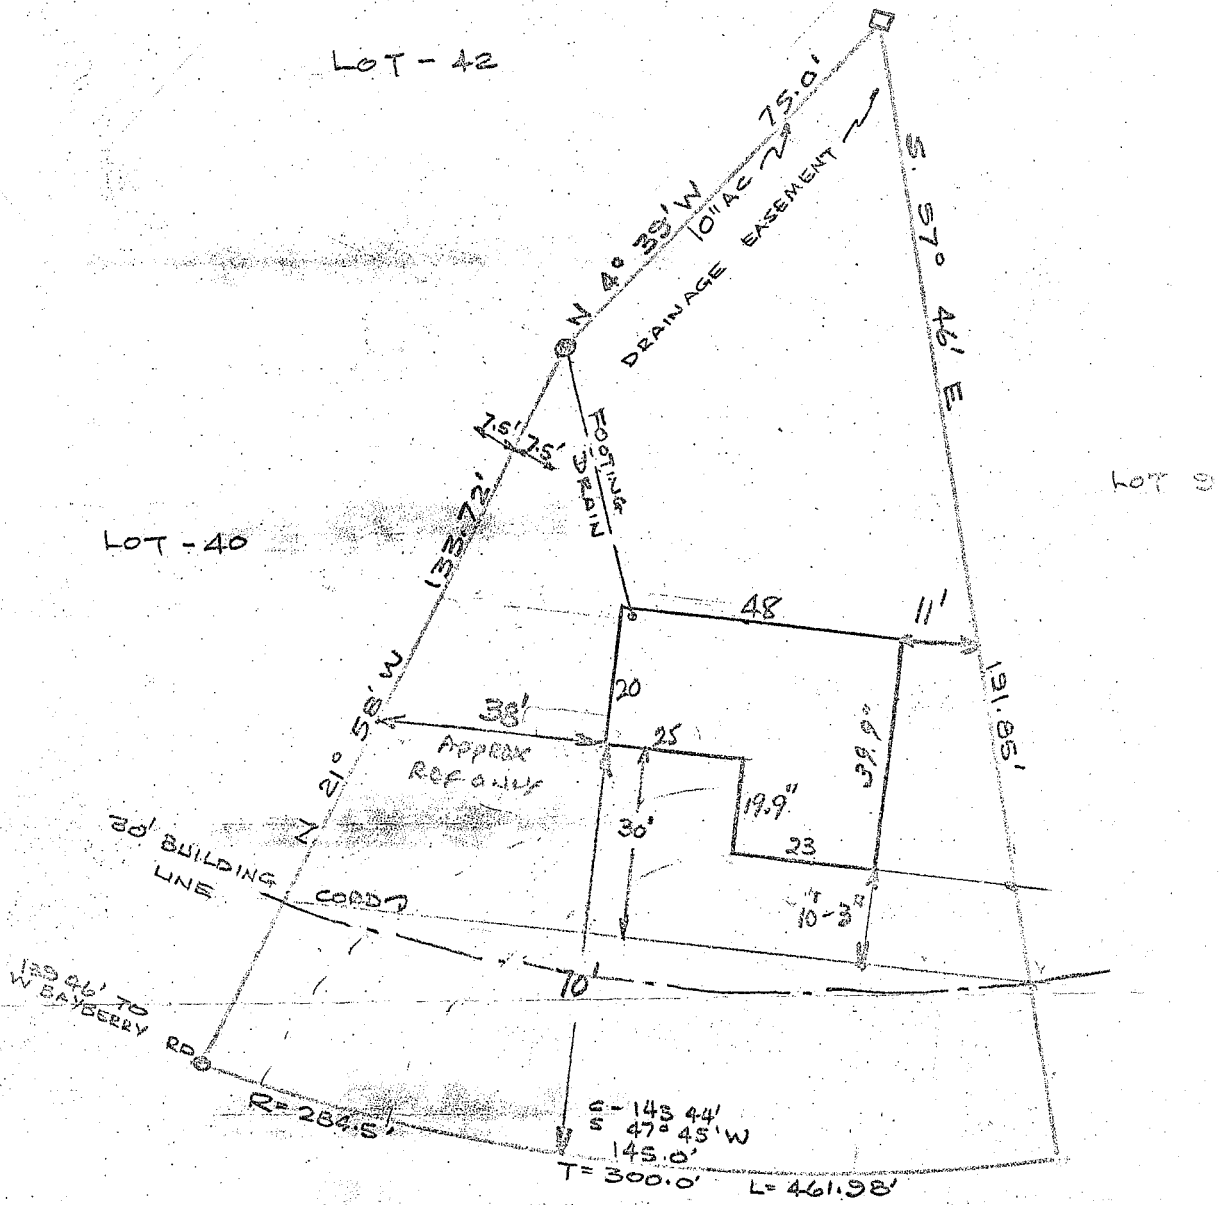

Matt Moore

489-7511

C

XERO COPY

XERO COPY

Some heads

PROPOSED LAYOUT AS SHOWN

11. Coventry

COUNTY: ... N.Y.
DATE:

SCALE:

C. T. MALE ASSOCIATES
3010 TROY ROAD
SCHENECTADY, NEW YORK

MAP BY:

LIC. NO.: