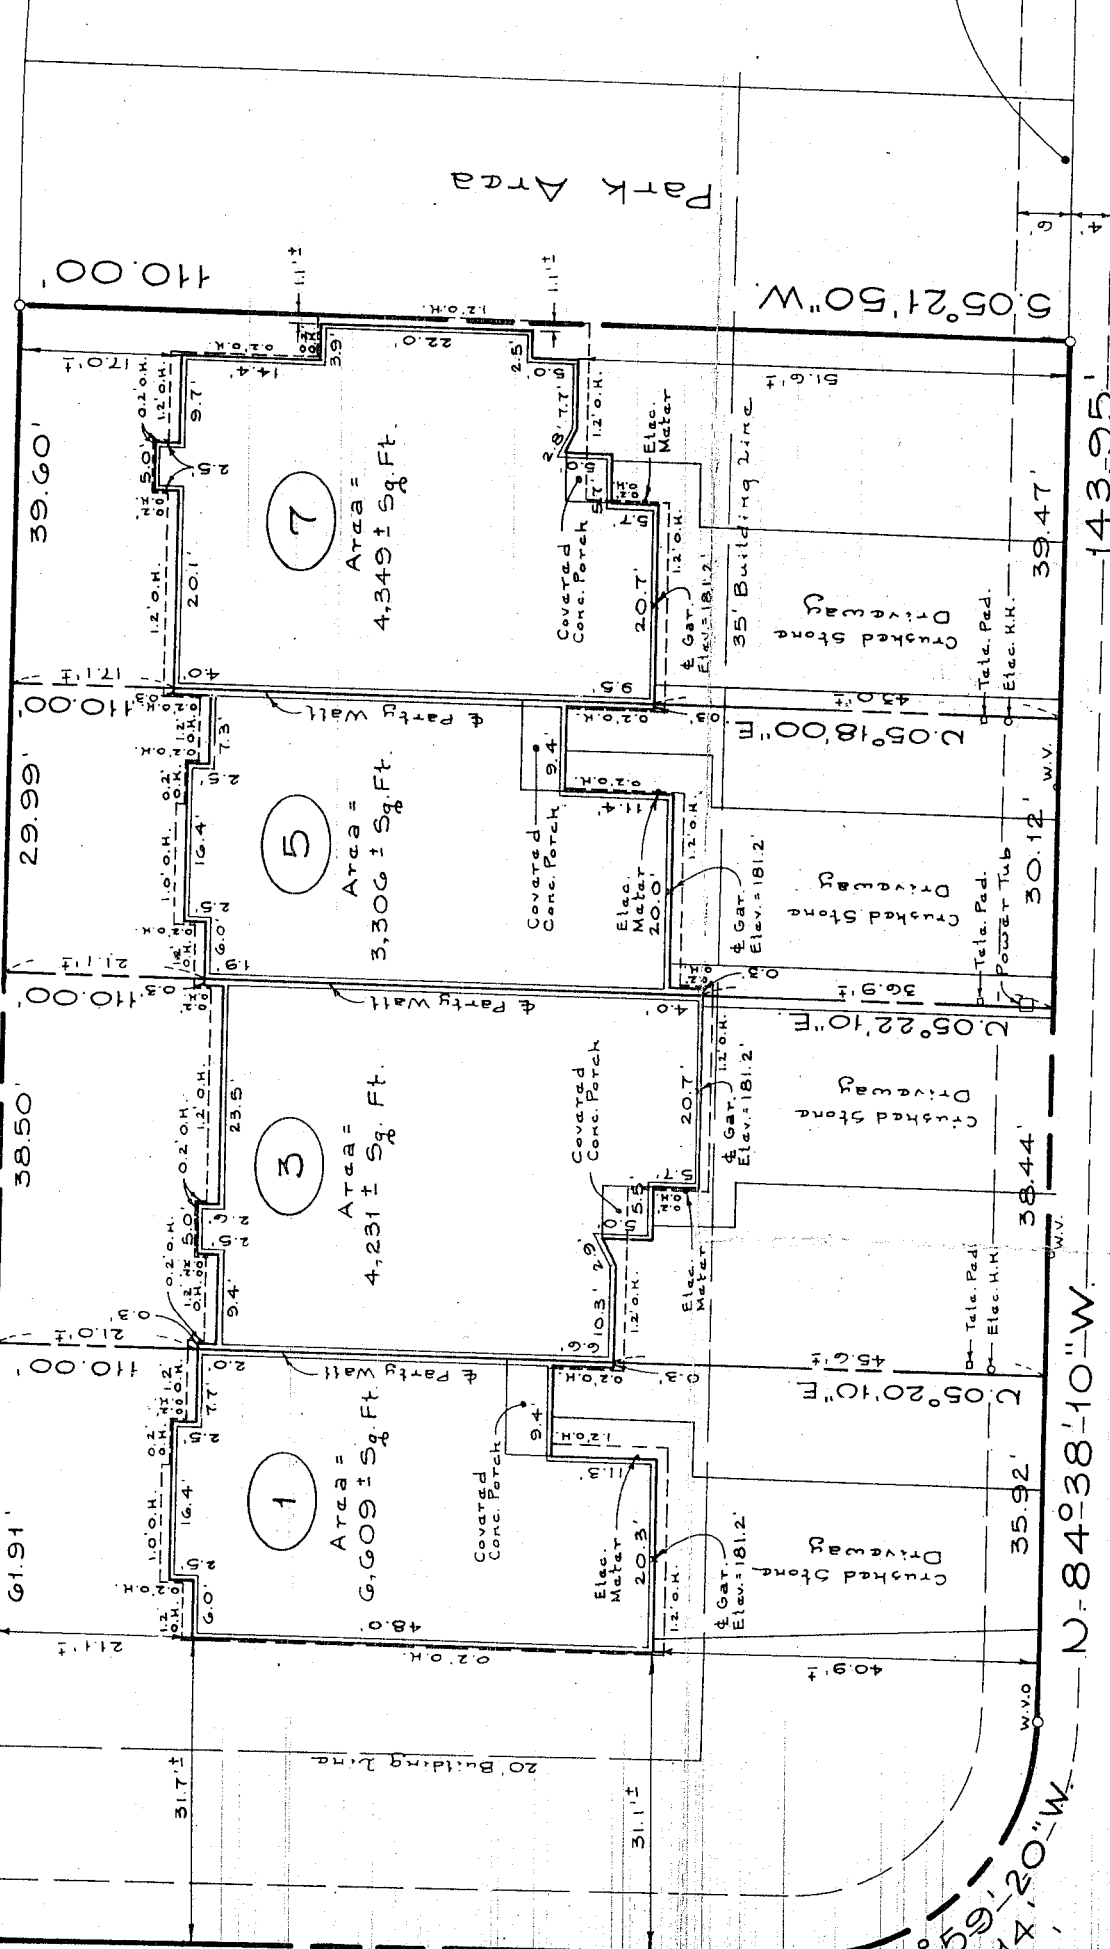

DRIVE

CONSTITUTION

(50' R.O.W.)

S. 84° 38' 10" E.

170.00'

85.31' N 04° 39' 40" E

29.99' 10.00' 10.00' 10.00'

39.60' 170.00' 143.95'

10.00' 9.05° 21' 50" W

180 x 0

178 x 3

178 x 6

178 x 7

178 x 5

STANDISH

(50' R.O.W.)