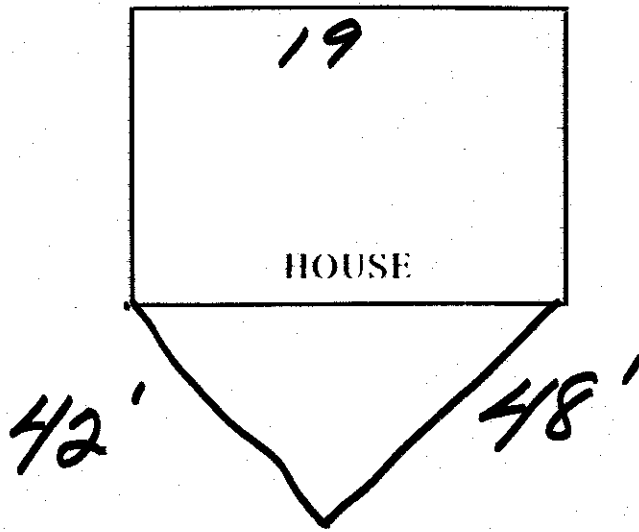

BETHLEHEM WATER DISTRICT
CURB BOX and VALVE BOX LOCATIONS

19 Vista

STREET and NUMBER

CURB LINE

N
↑

STREET

19 Vista

WRITE IN STREETS