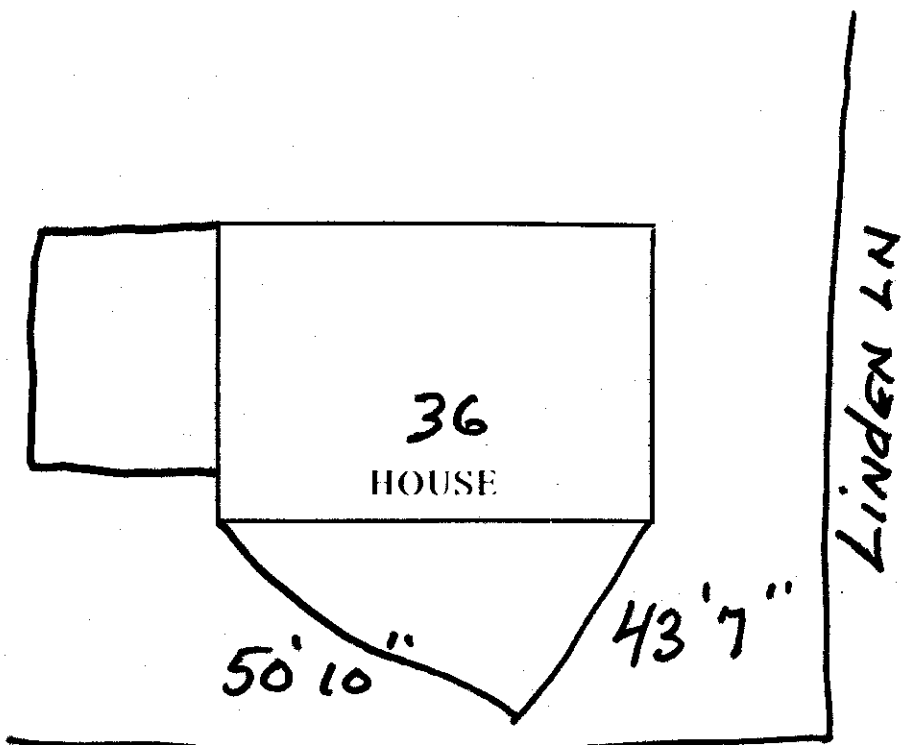

BETHLEHEM WATER DISTRICT  
CURB BOX and VALVE BOX LOCATIONS

12-79

No Helderburg  
36 No Helderburg PK.  
STREET and NUMBER CURB LINE

N ↑

WRITE IN STREETS

STREET  
36 No Helderburg PK.