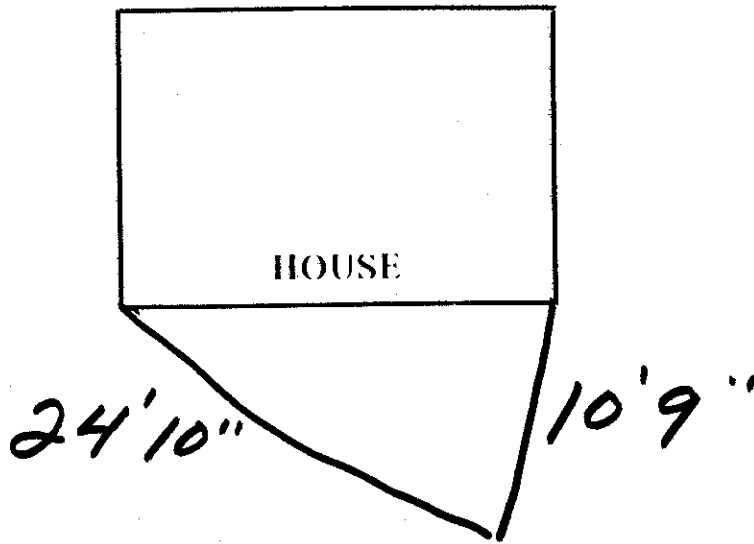

BETHLEHEM WATER DISTRICT
CURB BOX and VALVE BOX LOCATIONS

363 DELAWARE AVE.

STREET and NUMBER

CURB LINE

Andriano's

363
STREET
363
DELAWARE AVE.
Andriano's

DATE

SIGNED BY
