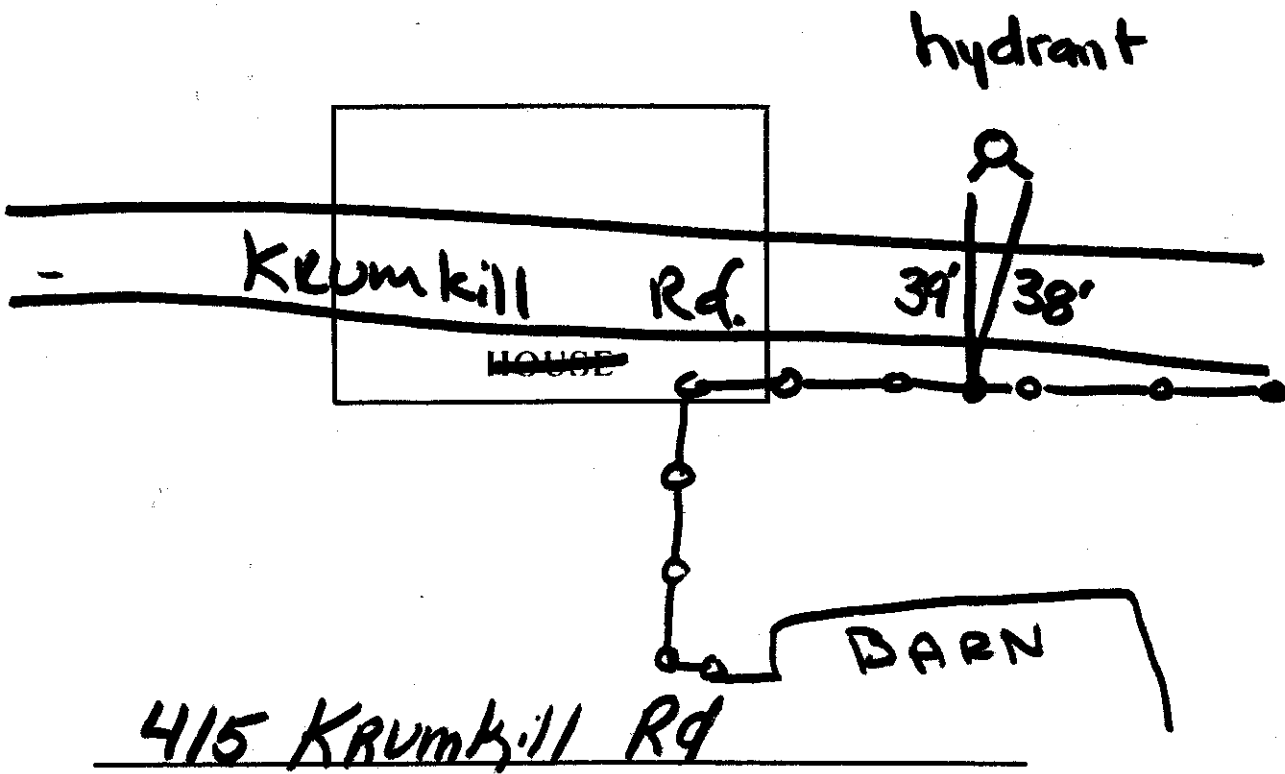

BETHLEHEM WATER DISTRICT
 CURB BOX and VALVE BOX LOCATIONS

STREET and NUMBER

CURB LINE

Bignouette

STREET

415 Krumkill

WRITE IN STREETS

DATE