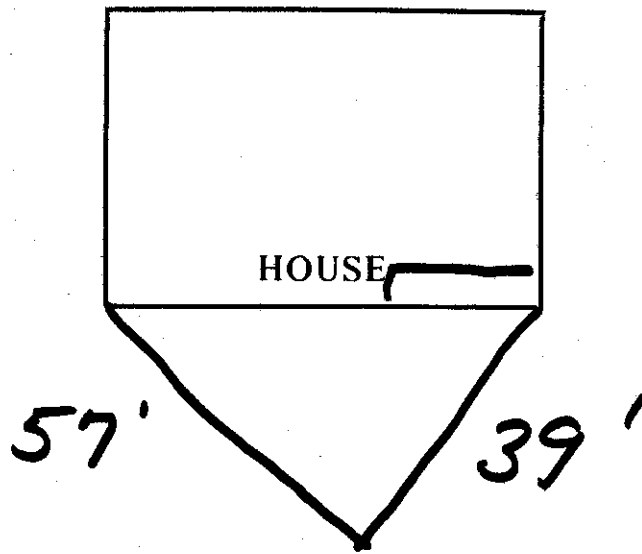

BETHLEHEM WATER DISTRICT
CURB BOX and VALVE BOX LOCATIONS

4729 RT 85 N. SALAM

STREET and NUMBER

CURB LINE

ACROSS FROM Happy's

N
↑

WRITE IN STREETS

STREET
RT 85
ACROSS FROM
Happy's
Derry Van DerVine