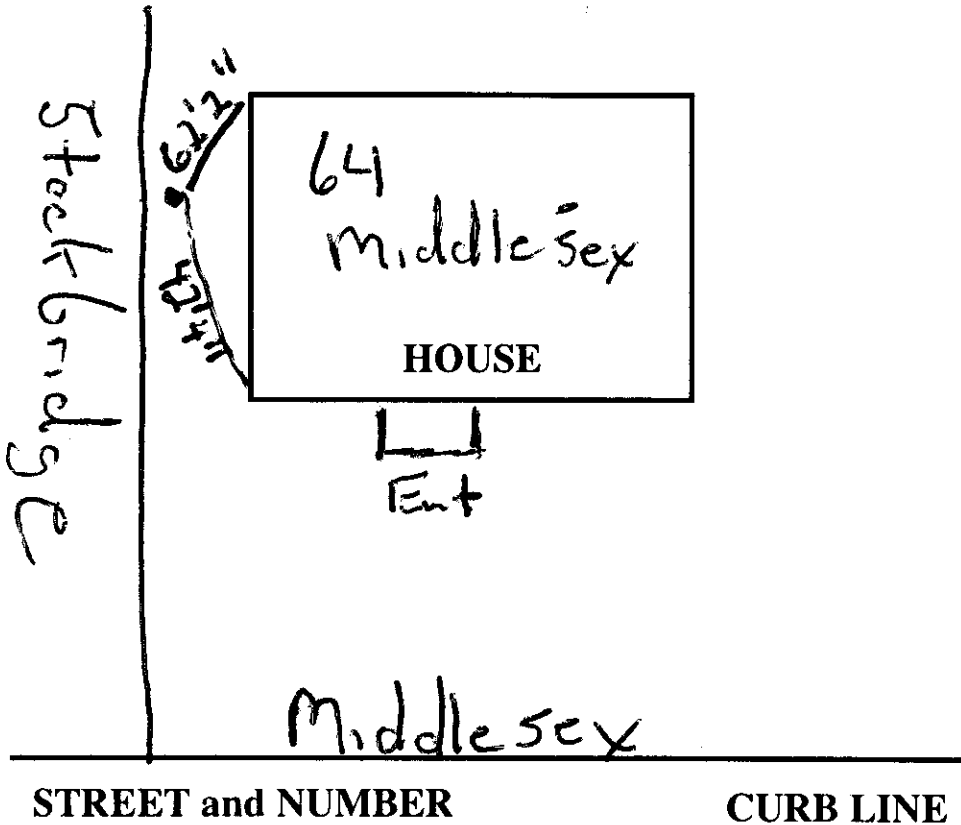

BETHLEHEM WATER DISTRICT
CURB BOX and VALVE BOX LOCATIONS

6.12.86

3/4 C

STREET 64 Middlesex