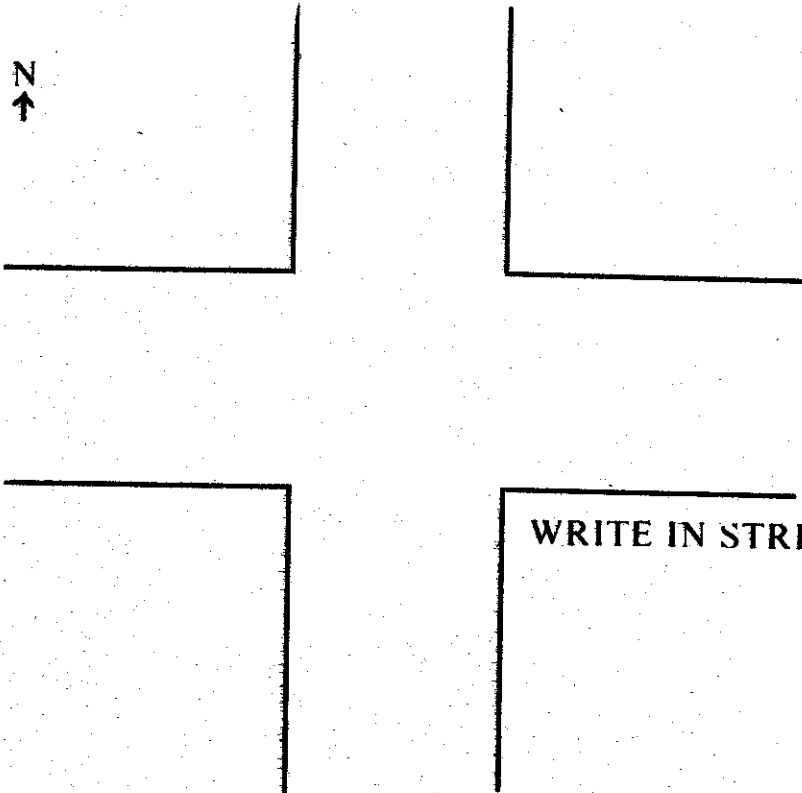

79

BETHLEHEM WATER DISTRICT
CURB BOX and VALVE BOX LOCATIONS

8 VISTA

STREET and NUMBER

CURB LINE

3/4c

N
↑

STREET