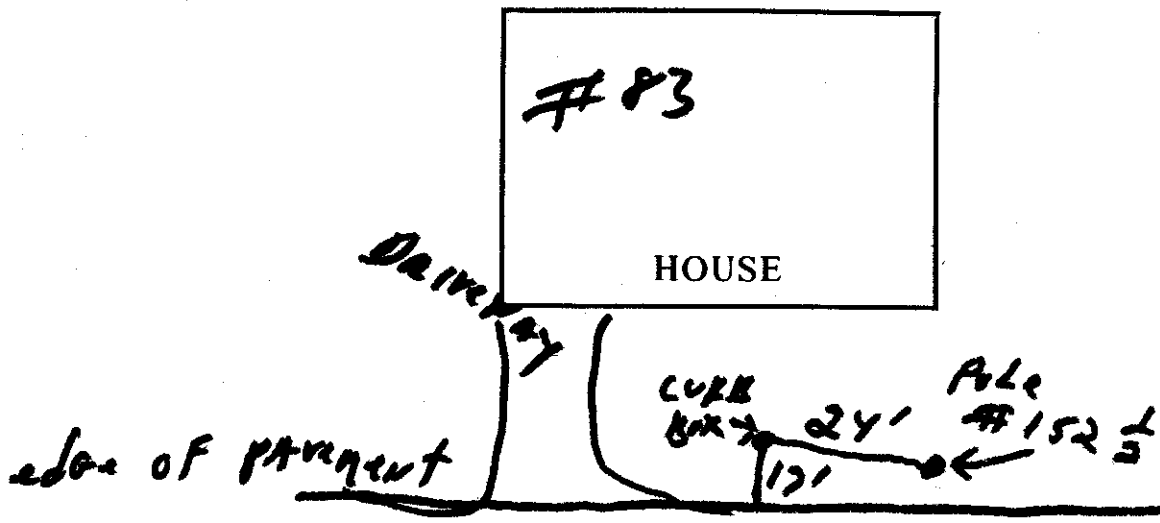

BETHLEHEM WATER DISTRICT  
 CURB BOX and VALVE BOX LOCATIONS

#83 Feuna Bush Rd

STREET and NUMBER

CURB LINE

N  
↑

STREET #83 Feuna Bush Rd

DATE

SIGNED BY