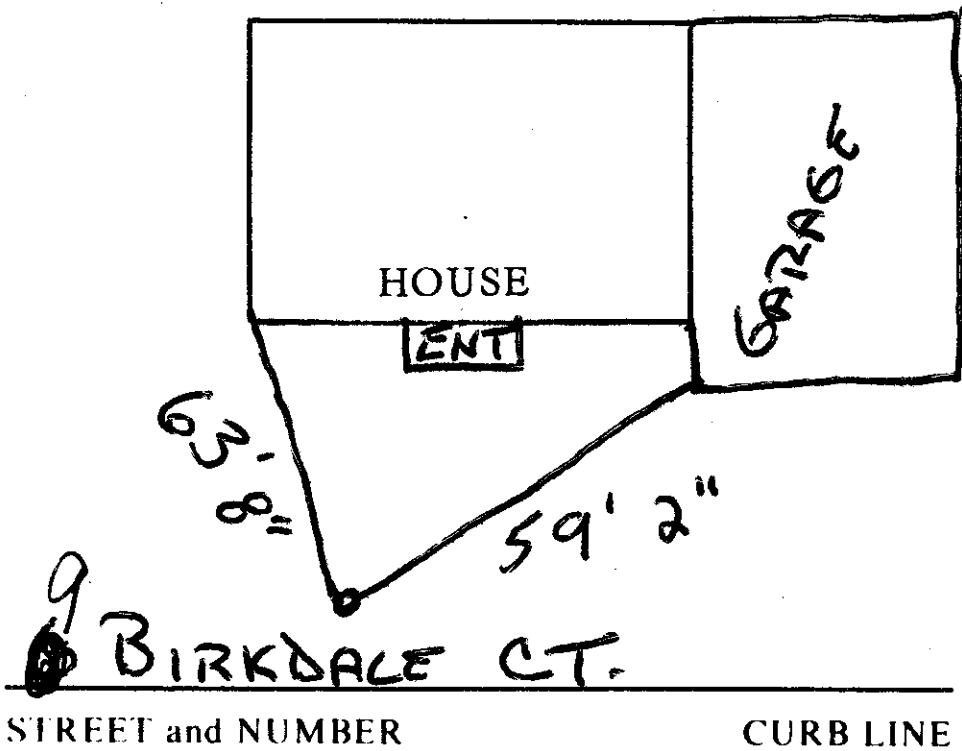

BETHLEHEM WATER DISTRICT
CURB BOX and VALVE BOX LOCATIONS

7/28/93

3/4 C

N
↑

STREET

9 BIRKDALE CT.

WRITE IN STREETS

DATE