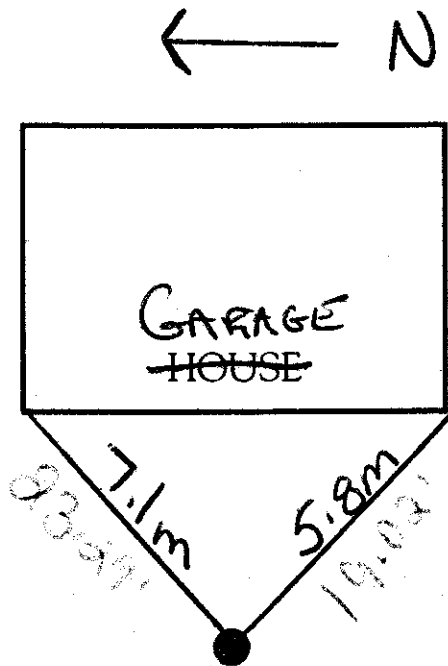

BETHLEHEM WATER DISTRICT
CURB BOX AND VALVE BOX LOCATIONS

Garage Next to 82 Cherry Ave
STREET AND NUMBER CURB LINE

STREET: Garage Cherry Ave

DATE 11-3-03

SIGNED BY Kato Measig