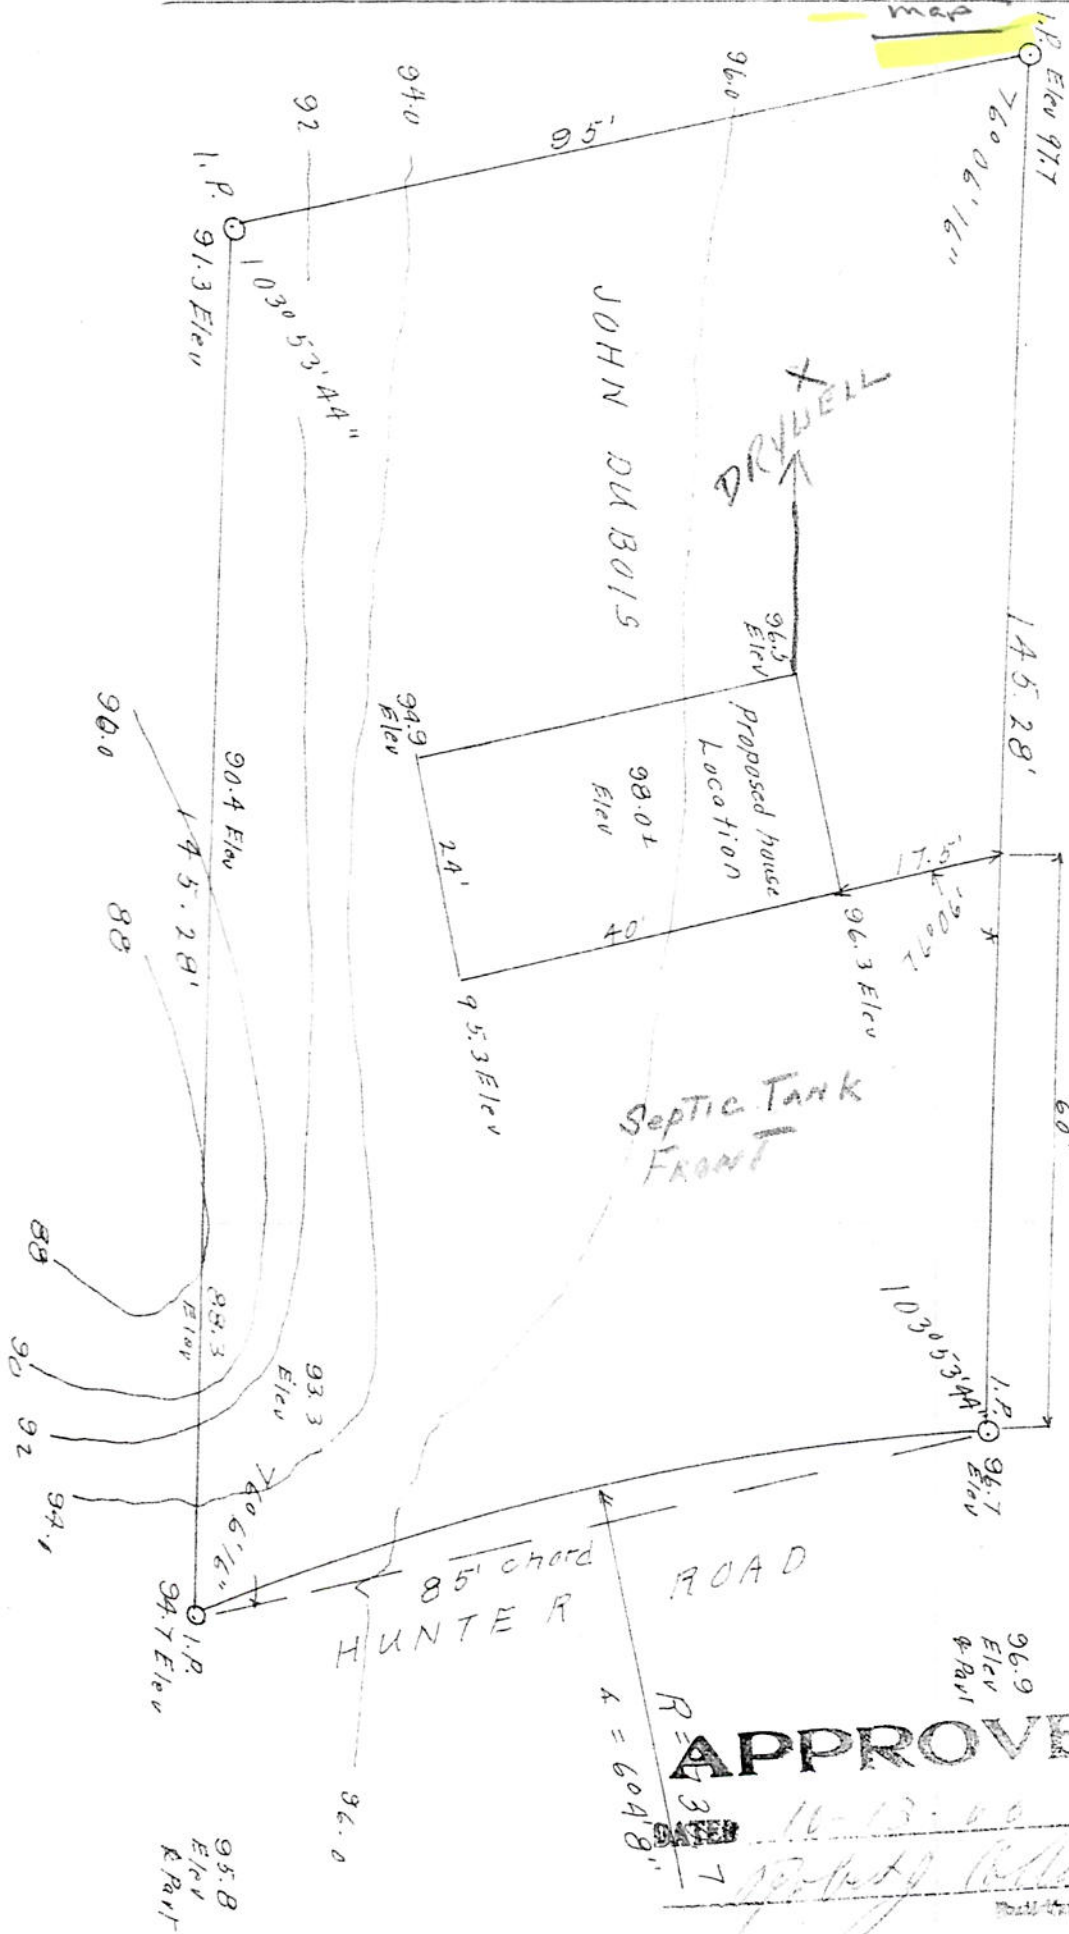

Proposed map of Hunter

RICHARD RUDOLPH
Porch Cor
B.M. Elev 100.6

Survey showing elevations and
house location on lot of
John DuBois
Portions of Lot 910 Block E
Merrifield, Delmar N.Y.
Made by Arthur L.S. 190416
Oct. 8, 1962

APPROVED

10-13-62
Arthur L.S.
Surveyor