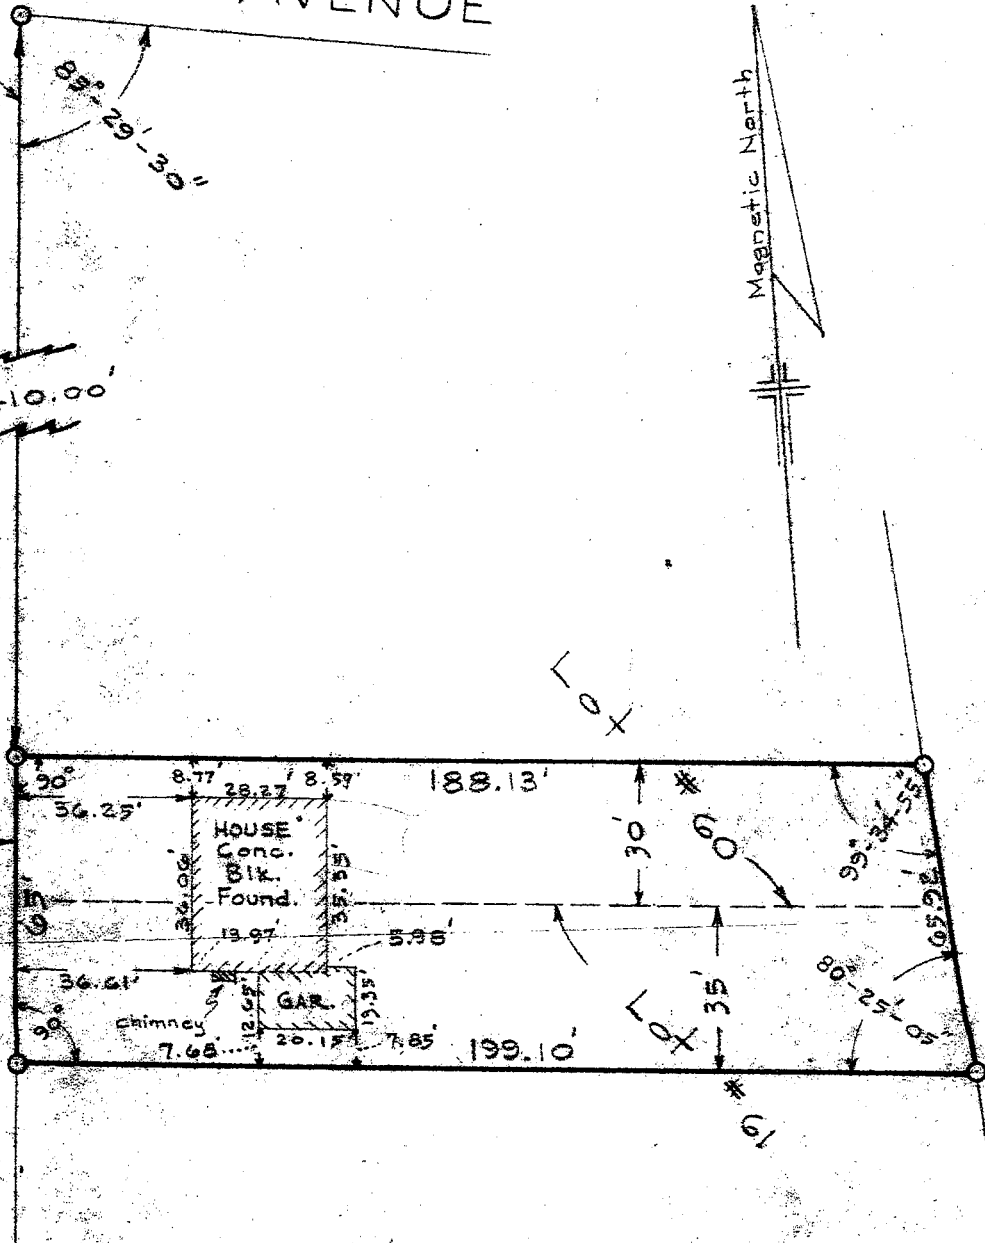

As shown on "MAP OF PROPERTY OF DOROTHEA LIEBICH," dated May, 1932, and made by Nordin J. Shambrook, License No. 6184.

KENWOOD AVENUE

STREET

410.00'

Magnetic North

PINE

MAP OF PROPERTY OF
JOSEPH A. AND MAE B. BRUSO
ELSMERE

ALBANY COUNTY
SCALE 1" = 40'

NEW YORK
MARCH 8, 1949

SURVEY AND MAP BY:

EDWARD W. BOUTELLE & SON
Civil Engineers and Surveyors
Delmar, New York
N. Y. State License