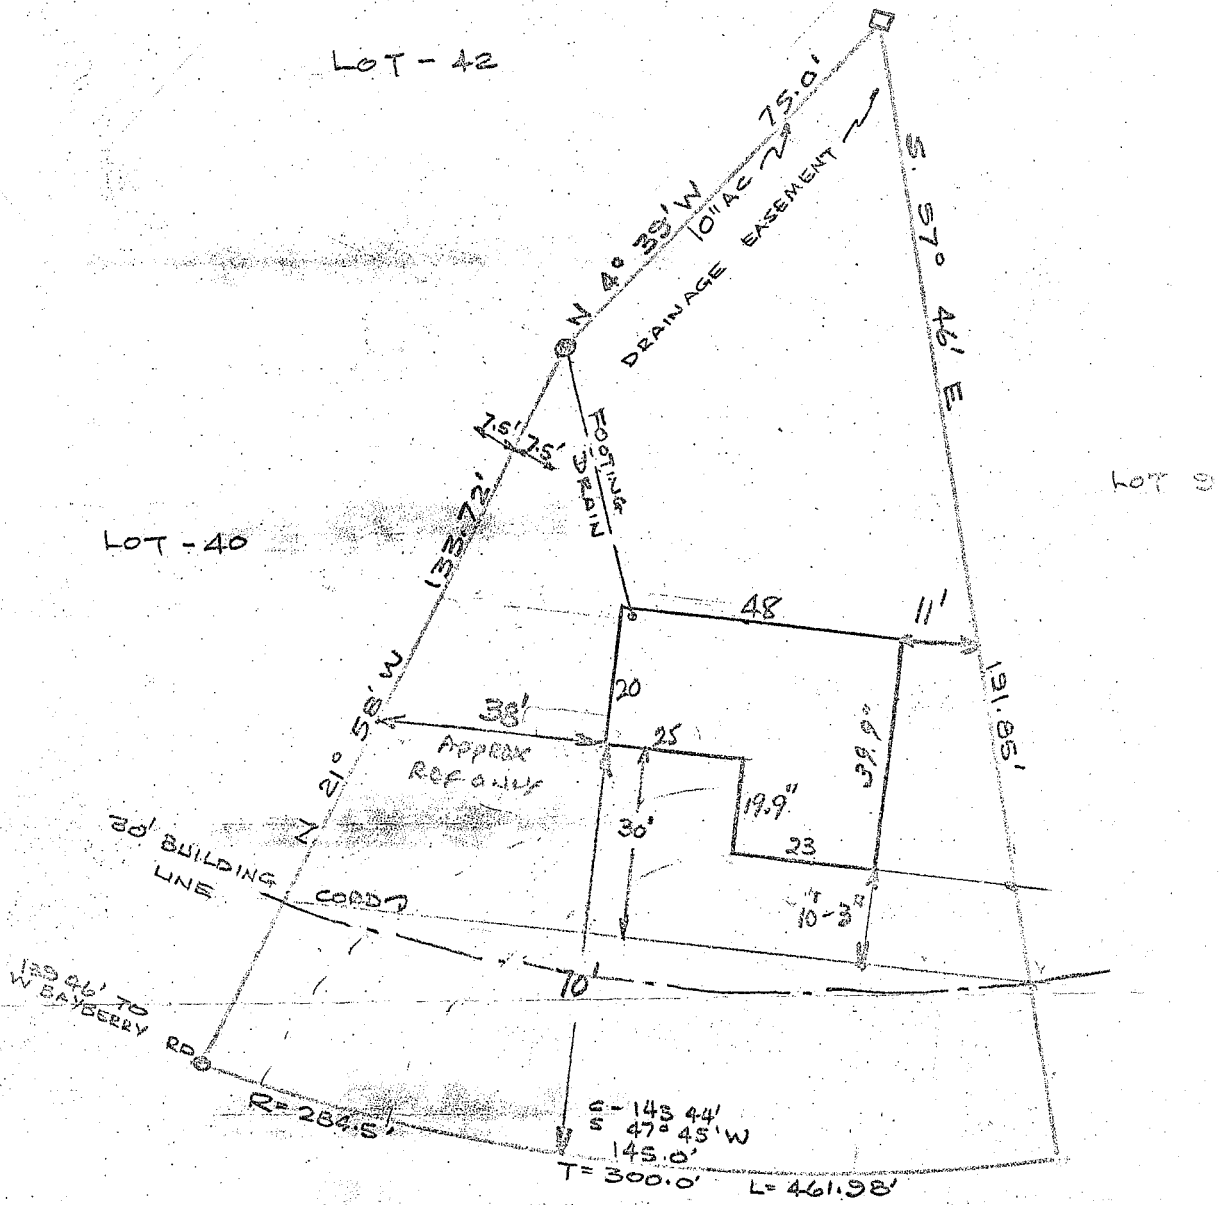

Matt Moore

489-7511

C

XERO COPY

XERO COPY

Some Head...

PROPOSED LAYOUT AS SHOWN

11. Coventry

COUNTY: ... N.Y.

DATE:

SCALE:

C. T. MALE ASSOCIATES
3010 TROY ROAD
SCHENECTADY, NEW YORK

MAP BY:

LIC. NO.: