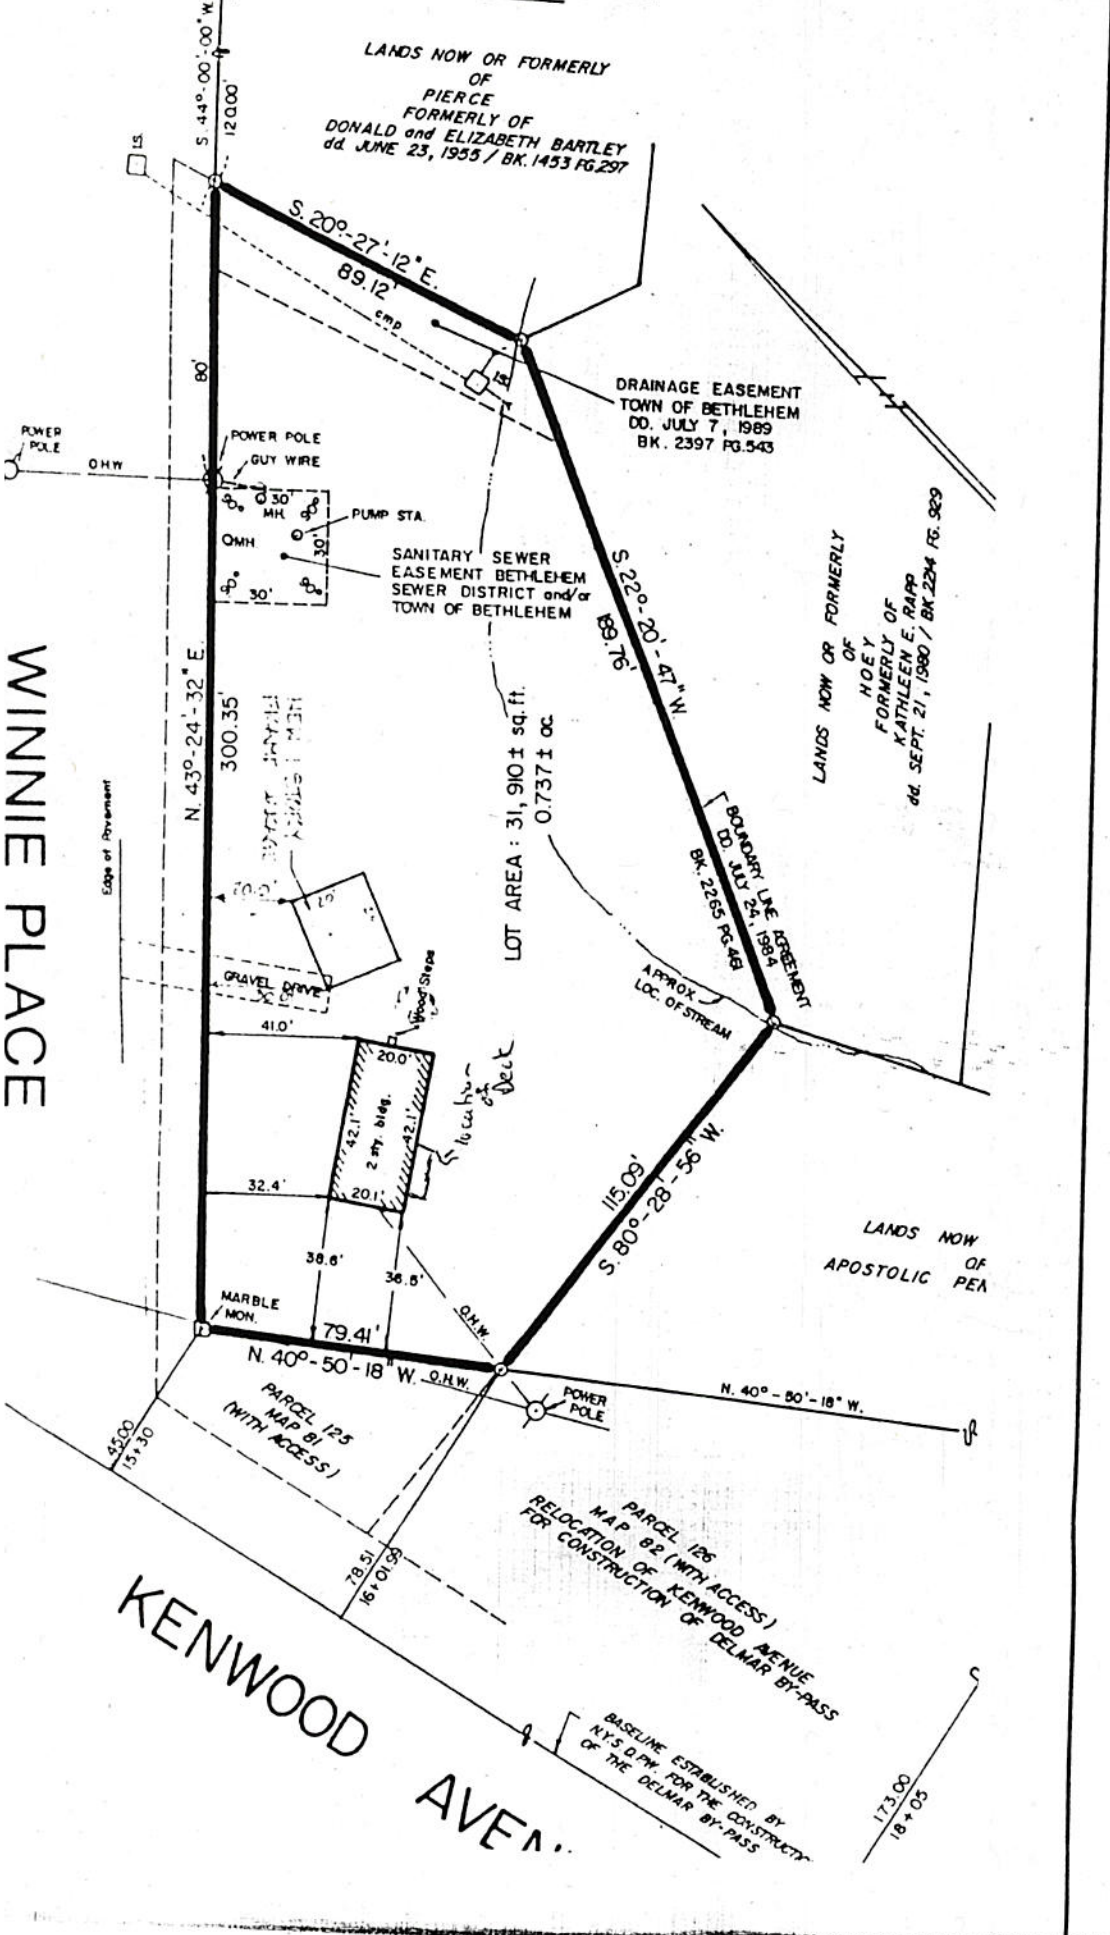

MAEWIN DRIVE

WINNIE PLACE

APPROVED

AUG 10 2004

[Signature]

BUILDING INSPECTOR
TOWN OF BETHLEHEM

KENWOOD AVENUE